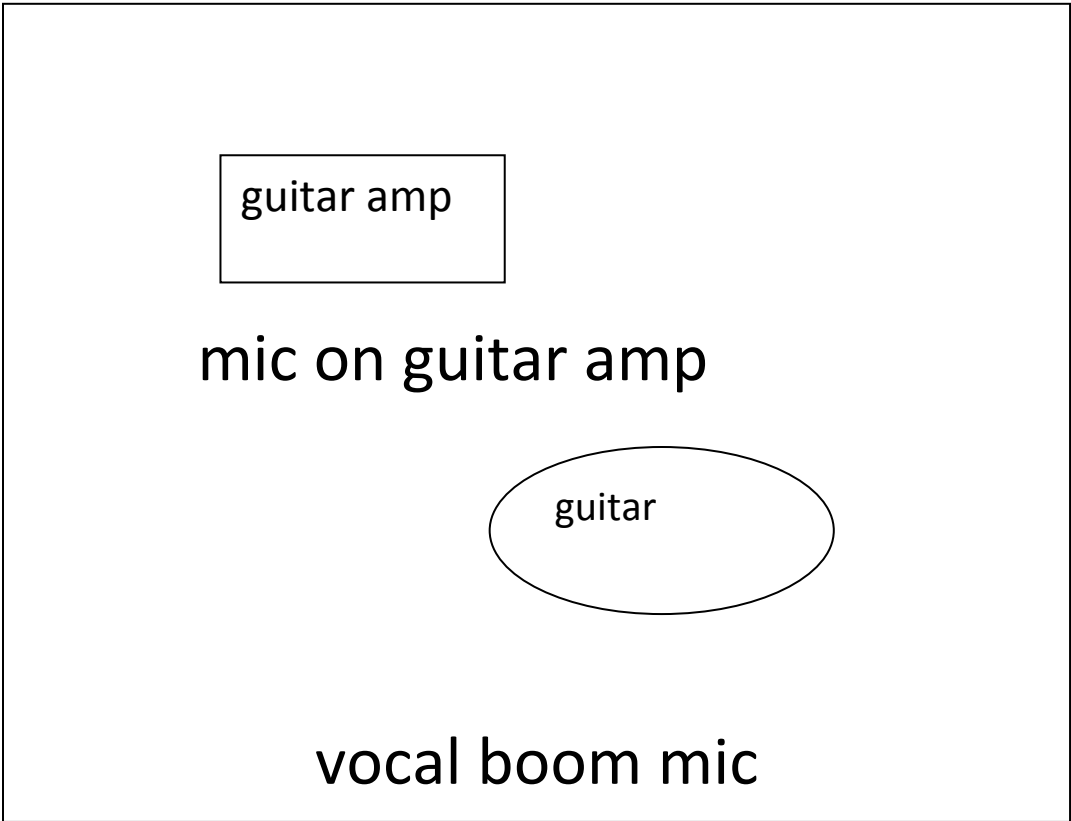

BRIAN BUTLER STAGE SETUP

Contact: Brian Butler 206-450-1262

1 vocal boom mic

1 mic for guitar amplifier. Brian plays an acoustic/electric guitar through a standard guitar amplifier.

audience